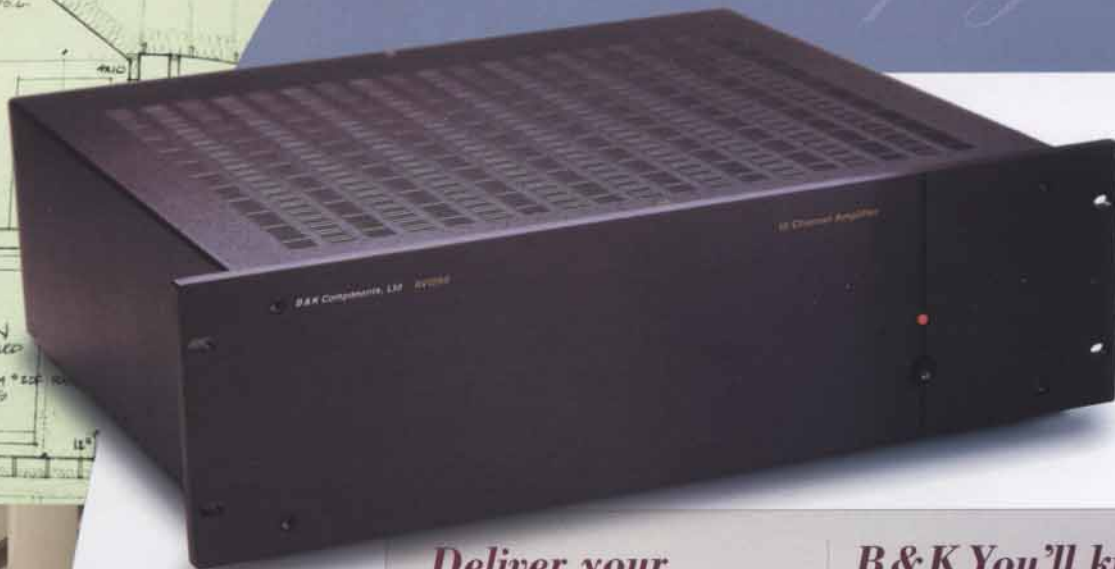

B&K AV1260 Twelve Channel Amplifier