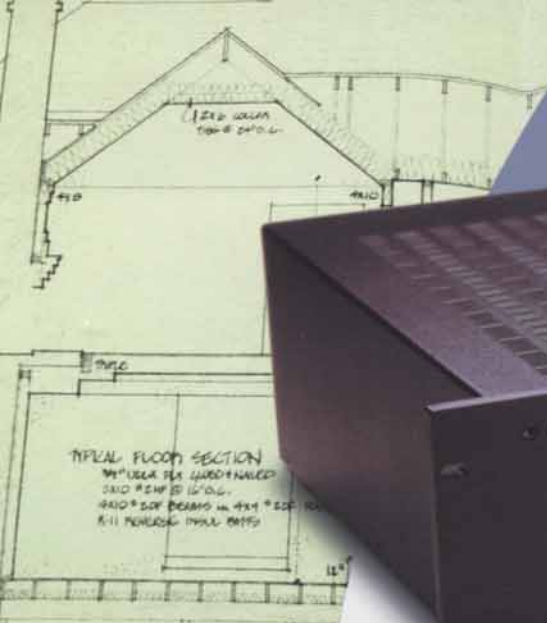

We simply make every room of your house... sound better!